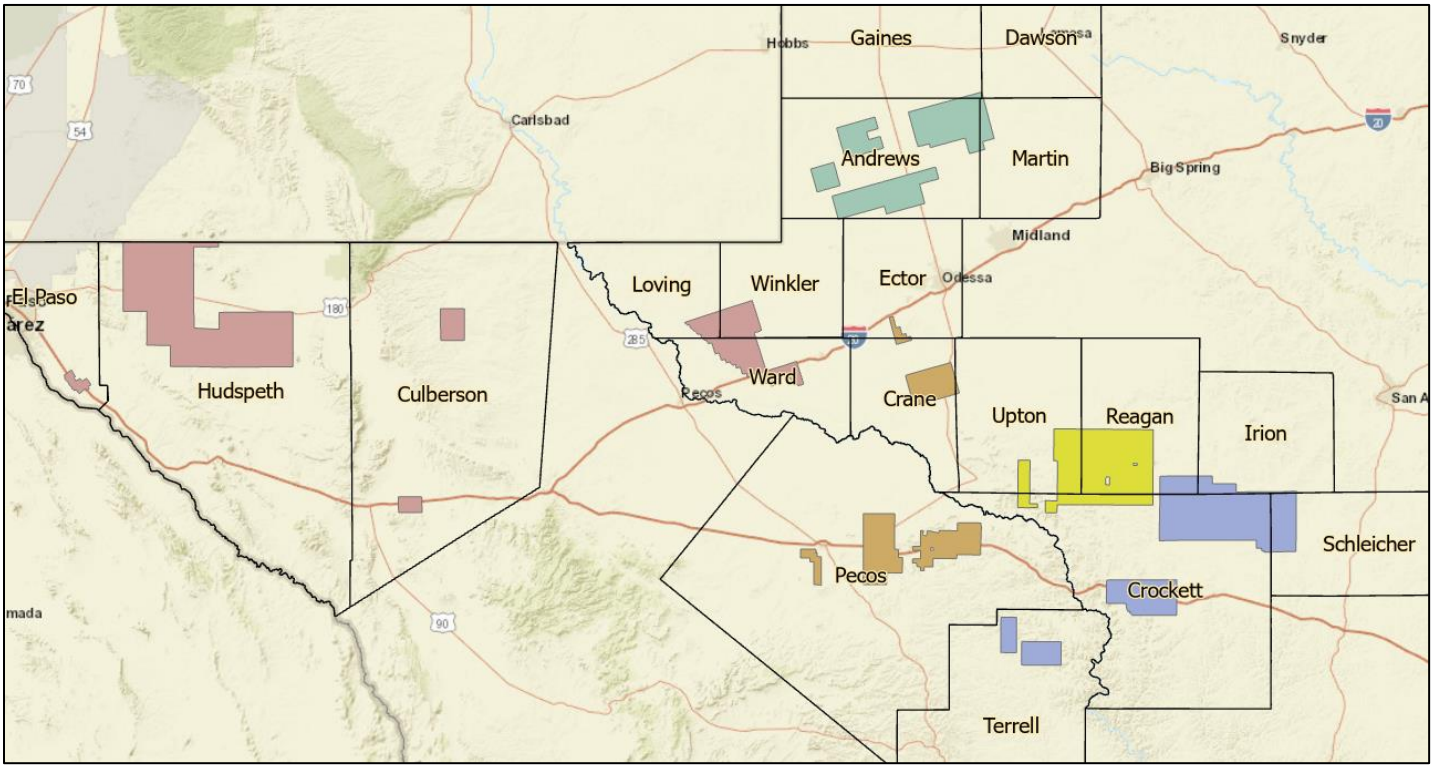

Jeff White

Surface Operations Director
(432) 556-2564

Michael Taylor

Surface Landman
(432) 940-4945

Ryan Kennedy

Surface Landman
(325) 812-3623

Jake Bonnell

Range Management Specialist
(210) 862-5412

Nick Alejandro

Surface Operations Manager
(830) 889-4335

Brazos Peacock

Senior Surface Landman
(432) 940-4392

Matthew Yates

Surface Landman
(682) 351-2912

Greg Lundgren

Associate Surface Landman
(432) 813-9527